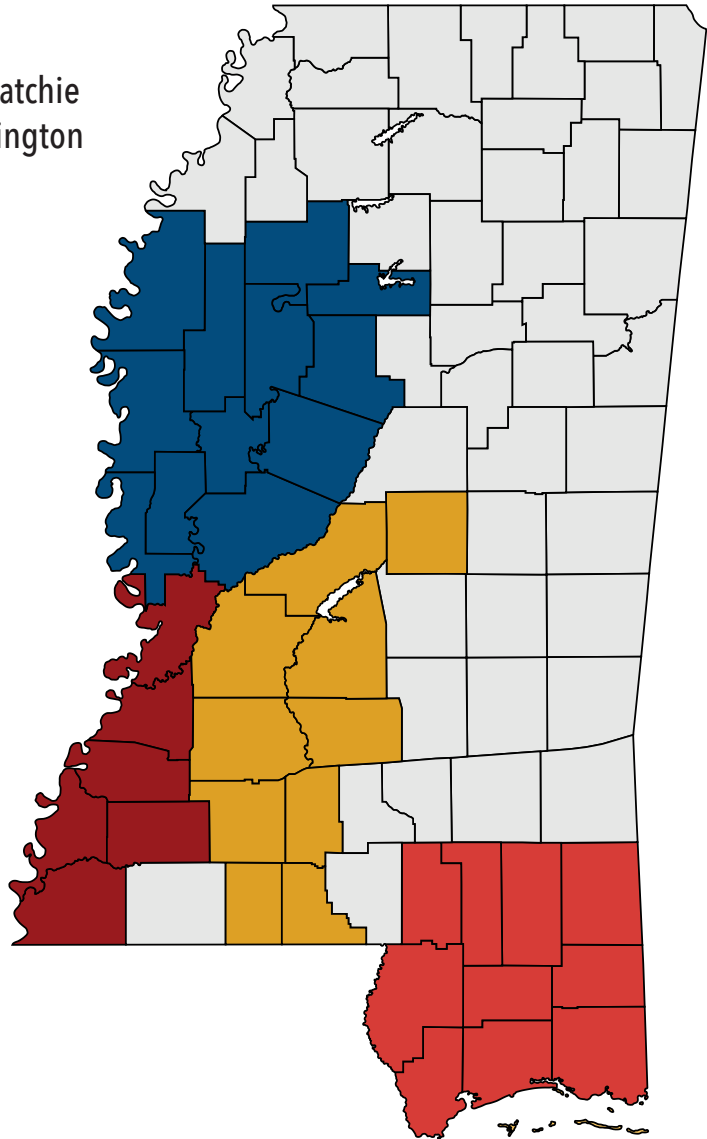

THE GMBSC IMPACT

The General Missionary Baptist State Convention of Mississippi and its Home Missions reaches 38 counties across the state.

● DELTA REGION COUNTIES

Bolivar	Humphreys	Tallahatchie
Carroll	Issaquena	Washington
Grenada	Sharkey	Yazoo
Holmes	Sunflower	

● RIVER REGION COUNTIES

Adams	Jefferson
Claiborne	Warren
Franklin	Wilkinson

● CENTRAL REGION COUNTIES

Copiah	Madison
Hinds	Pike
Lawrence	Rankin
Leake	Simpson
Lincoln	Walthall

● COASTAL REGION COUNTIES

Forrest	Harrison	Perry
George	Jackson	Stone
Greene	Lamar	
Hancock	Pearl River	